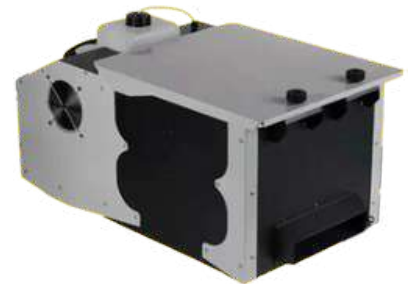

Low Fog Machine

Daya: 3500W
Warm Up Time: 10 min
Area Jangkauan: 150m²
Kontrol Temperatur: 70-80°C